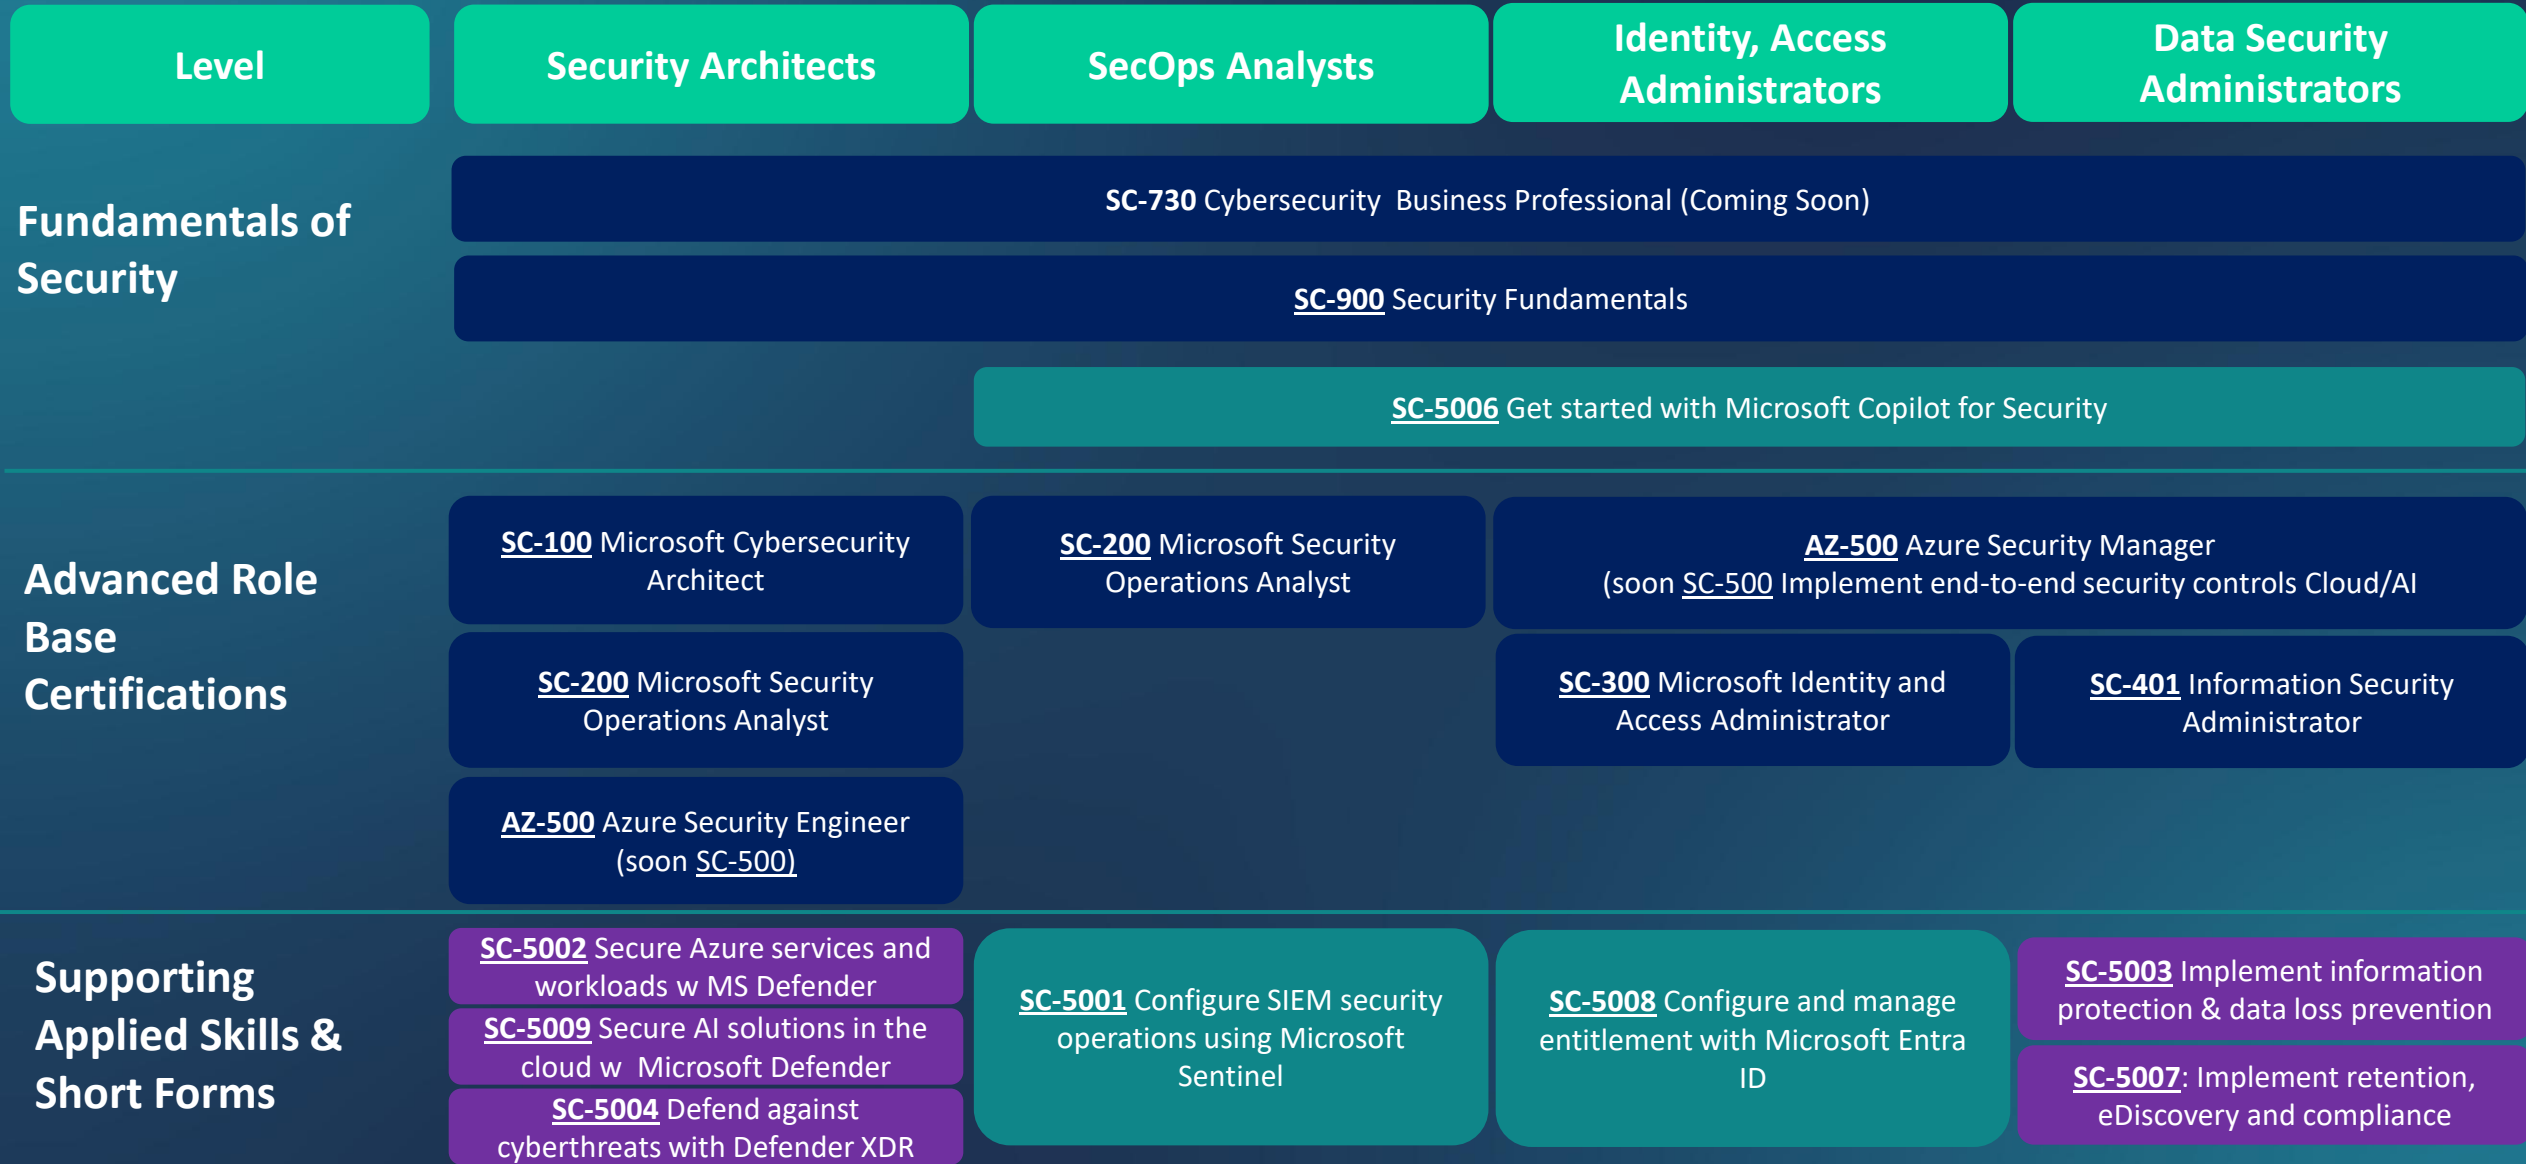

Security Learner Journey CZ

MS Role-Based Training (Certification)

Applied Skills (Assessment)

Short-Term ILT Courses (no Cert/Assessment)

May 2026